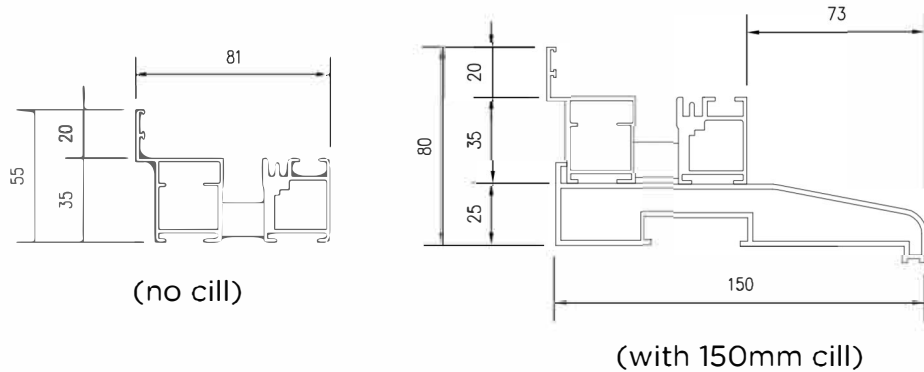

Bifold Threshold Options

Standard Threshold

Low Threshold

(not weather rated, anodised silver finish)

Standard Threshold with Integrated Cill

Low Threshold with Rebate

(not weather rated, anodised silver finish)